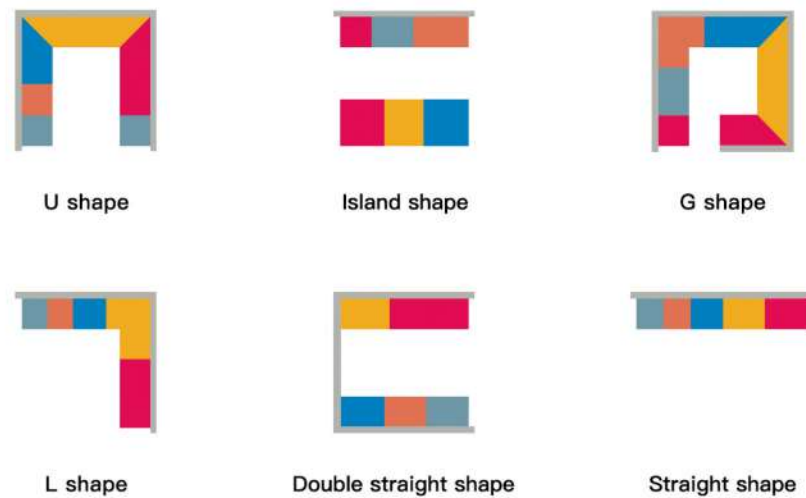

Sage Collection

Shaker door style

Birch, Oak, Walnut, Cherry, Maple, solid wood
Customized color available

Tuscan Collection

Raised door style

Birch, Oak, Walnut, Maple, Cherry solid wood
Customized color available

Kitchen Functional Areas

kitchen Shapes

Stone

(714) 549-1149

info@conceptmillwork.com

Concept Millwork Design & Development, Inc.
1350 W. Collins Ave. Ste. L Orange, CA. 92867

Residential Kitchen

2021