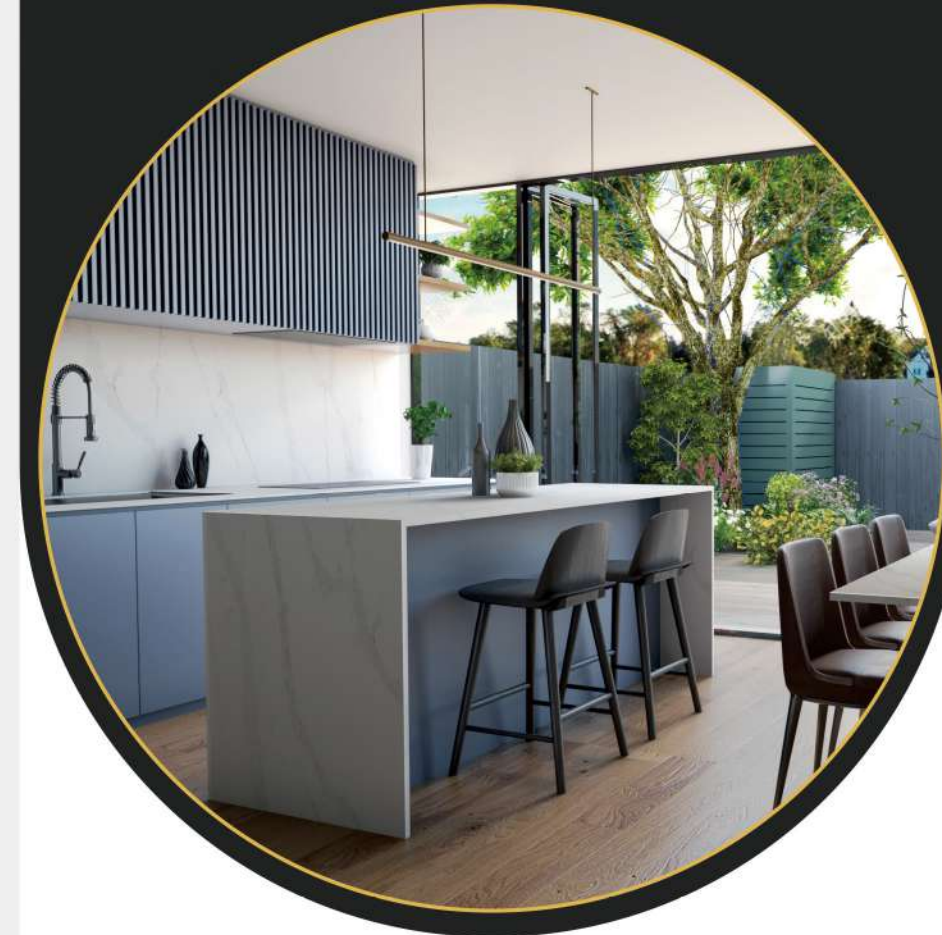

(714) 549-1149

info@conceptmillwork.com

Concept Millwork Design & Development, Inc.
1350 W. Collins Ave. Ste. L Orange, CA. 92867

Residential Kitchen

2021