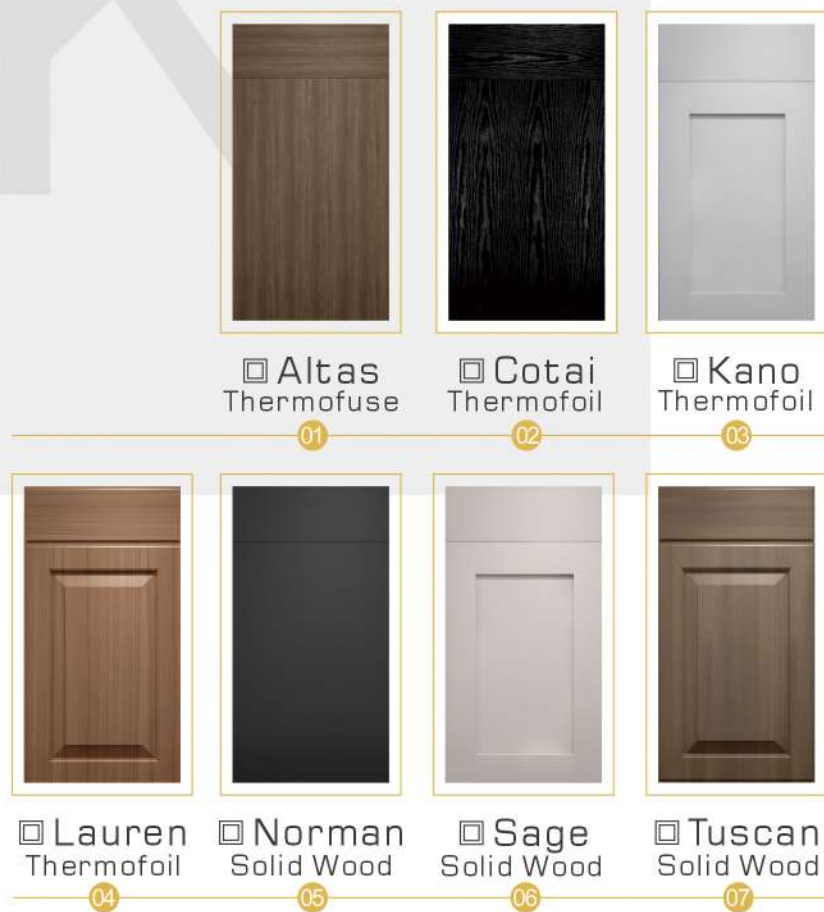

Sage Collection

Shaker door style

Birch, Oak, Walnut, Cherry, Maple, solid wood
Customized color available

Tuscan Collection

Raised door style

Birch, Oak, Walnut, Maple, Cherry solid wood
Customized color available

Door Collection

Finishes

Altas Collection

1 Flat door style
Thermofuse
Customized colors available

Cotai Collection

2 Flat door style
Thermofoil
Customized colors available

Kano Collection

3 Shaker door style
Thermofoil
Customized colors available

Lauren Collection

4 Raised door style
Thermofoil
Customized colors available

Norman Collection

5 Flat door style
Wood veneer
Customized colors available