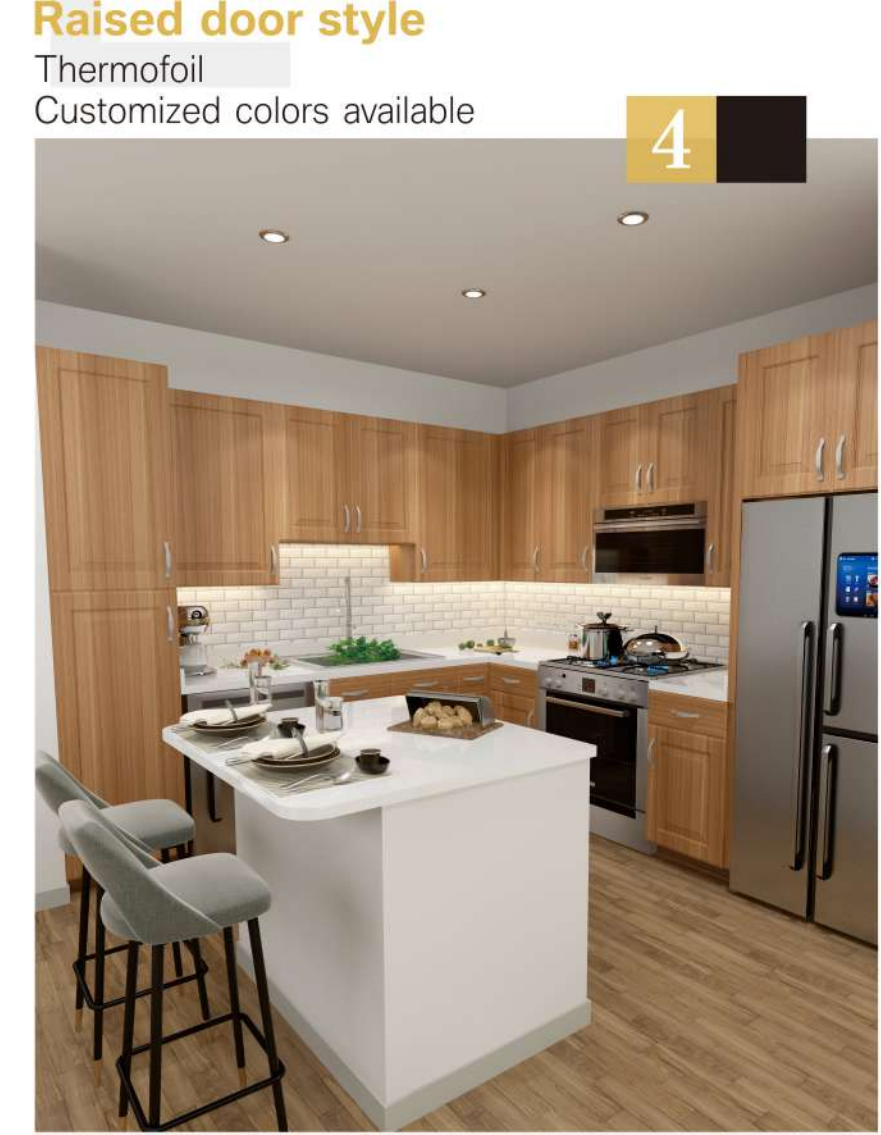

Lauren Collection

4 Raised door style
Thermofoil
Customized colors available