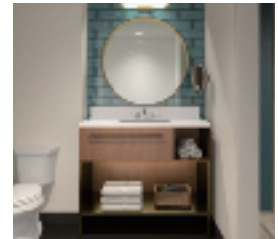

# KITCHEN

M1071 Clara White

108\*25\*1 1/4"  
M1071  
3cm EP  
All 80 units  
MIL 401 SSAW Unit

M1071 Clara White

1  
2